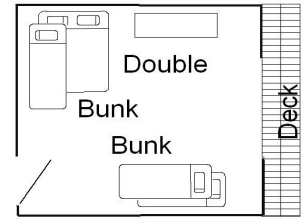

## Ryan Hall Room/Bed Assignment Sheet

Individual rooms open into a central hallway leading to a small gathering area and restrooms. Each room has its own vanity and outside deck access.  
Maximum capacity is 50.

1 Double per Room  
3 Singles per Room  
Max. 5 per Room

Room #	Bed	Bed Assignment	Room #	Bed	Bed Assignment
# 10	Double	_____	# 6	Double	_____
	Single	_____		Single	_____
	Single	_____		Single	_____
	Single	_____		Single	_____
# 9	Double	_____	# 5	Double	_____
	Single	_____		Single	_____
	Single	_____		Single	_____
	Single	_____		Single	_____
# 8	Double	_____	# 4	Double	_____
	Single	_____		Single	_____
	Single	_____		Single	_____
	Single	_____		Single	_____
# 7	Double	_____	# 3	Double	_____
	Single	_____		Single	_____
	Single	_____		Single	_____
	Single	_____		Single	_____

Note: adjoining room 1&2, 3&4, 5&6, 7&8, 9&10