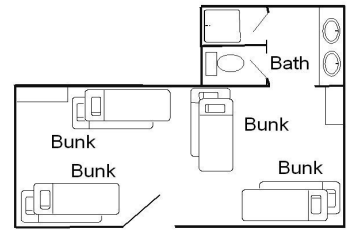

## Freeman Village B Room/Bed Assignment Sheet

Outside deck entries and four rooms.  
Each room has it's own bathroom.  
Maximum capacity is 40

8 Singles per Room  
2 Double Options  
Max. 10 per Room

Room #	Bed	Bed Assignment	Room #	Bed	Bed Assignment
Room # 6	Single	_____	Room # 8	Single	_____
	Single	_____		Single	_____
	Single	_____		Single	_____
	Single	_____		Single	_____
	Single	_____		Single	_____
	Single	_____		Single	_____
	Single or Double	_____		Single or Double	_____
	Single or Double	_____		Single or Double	_____
Room # 5	Single	_____	Room # 7	Single	_____
	Single	_____		Single	_____
	Single	_____		Single	_____
	Single	_____		Single	_____
	Single	_____		Single	_____
	Single	_____		Single	_____
	Single or Double	_____		Single or Double	_____
	Single or Double	_____		Single or Double	_____

\* Note: 2 lower bunks in each room extend out to make a double bed

\* Note: adjoining rooms are 5&6, 7&8

**"Parking Lot"**