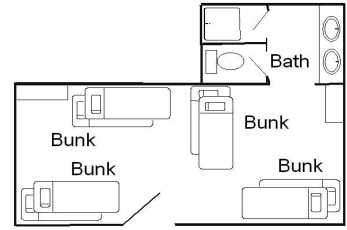

Freeman Village A Room/Bed Assignment Sheet

Outside deck entries and four rooms.
Each room has it's own bathroom.
Maximum capacity is 40

8 Singles per Room
2 Double Options
Max. 10 per Room

Room #	Bed	Bed Assignment	Room #	Bed	Bed Assignment
Room # 2	Single	_____	Room # 4	Single	_____
	Single	_____		Single	_____
	Single	_____		Single	_____
	Single	_____		Single	_____
	Single	_____		Single	_____
	Single	_____		Single	_____
	Single or Double	_____		Single or Double	_____
	Single or Double	_____		Single or Double	_____
Room # 1	Single	_____	Room # 3	Single	_____
	Single	_____		Single	_____
	Single	_____		Single	_____
	Single	_____		Single	_____
	Single	_____		Single	_____
	Single	_____		Single	_____
	Single or Double	_____		Single or Double	_____
	Single or Double	_____		Single or Double	_____

* Note: 2 lower bunks in each room extend out to make a double bed

* Note: adjoining rooms are 1&2, 3&4

"Parking Lot"