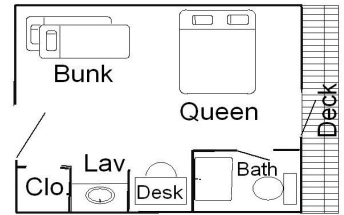

Burch Hall Room/Bed Assignment Sheet

Four rooms with outside
entries and individual decks.
Maximum capacity is 16.

2 Singles per Room
1 Queen per Room
Max. 4 per Room

Upper Level			Lower Level		
Room #	Bed	Bed Assignment	Room #	Bed	Bed Assignment
# 1	Queen	_____	#3	Queen	_____
	Single	_____		Single	_____
	Single	_____		Single	_____
#2	Queen	_____	# 4	Queen	_____
	Single	_____		Single	_____
	Single	_____		Single	_____